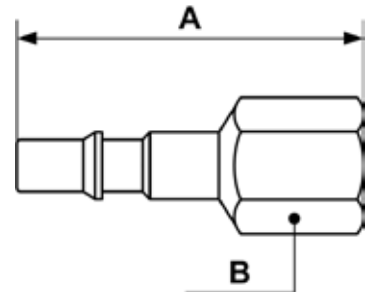

## PLUGS 1/2» ISO B PROFILE

Female plug

Profile : ISO 6150C

ID passage

1/2"

Part number	Female thread	Net weight (Kg)	Dim. A (inch)	Dim. B (inch)
CRP 116202	NPT3/8	0,072	2.36	0.94
CRP 116203	NPT1/2	0,092	2.6	1.06
CRP 116204	NPT3/4	0,109	2.6	1.26